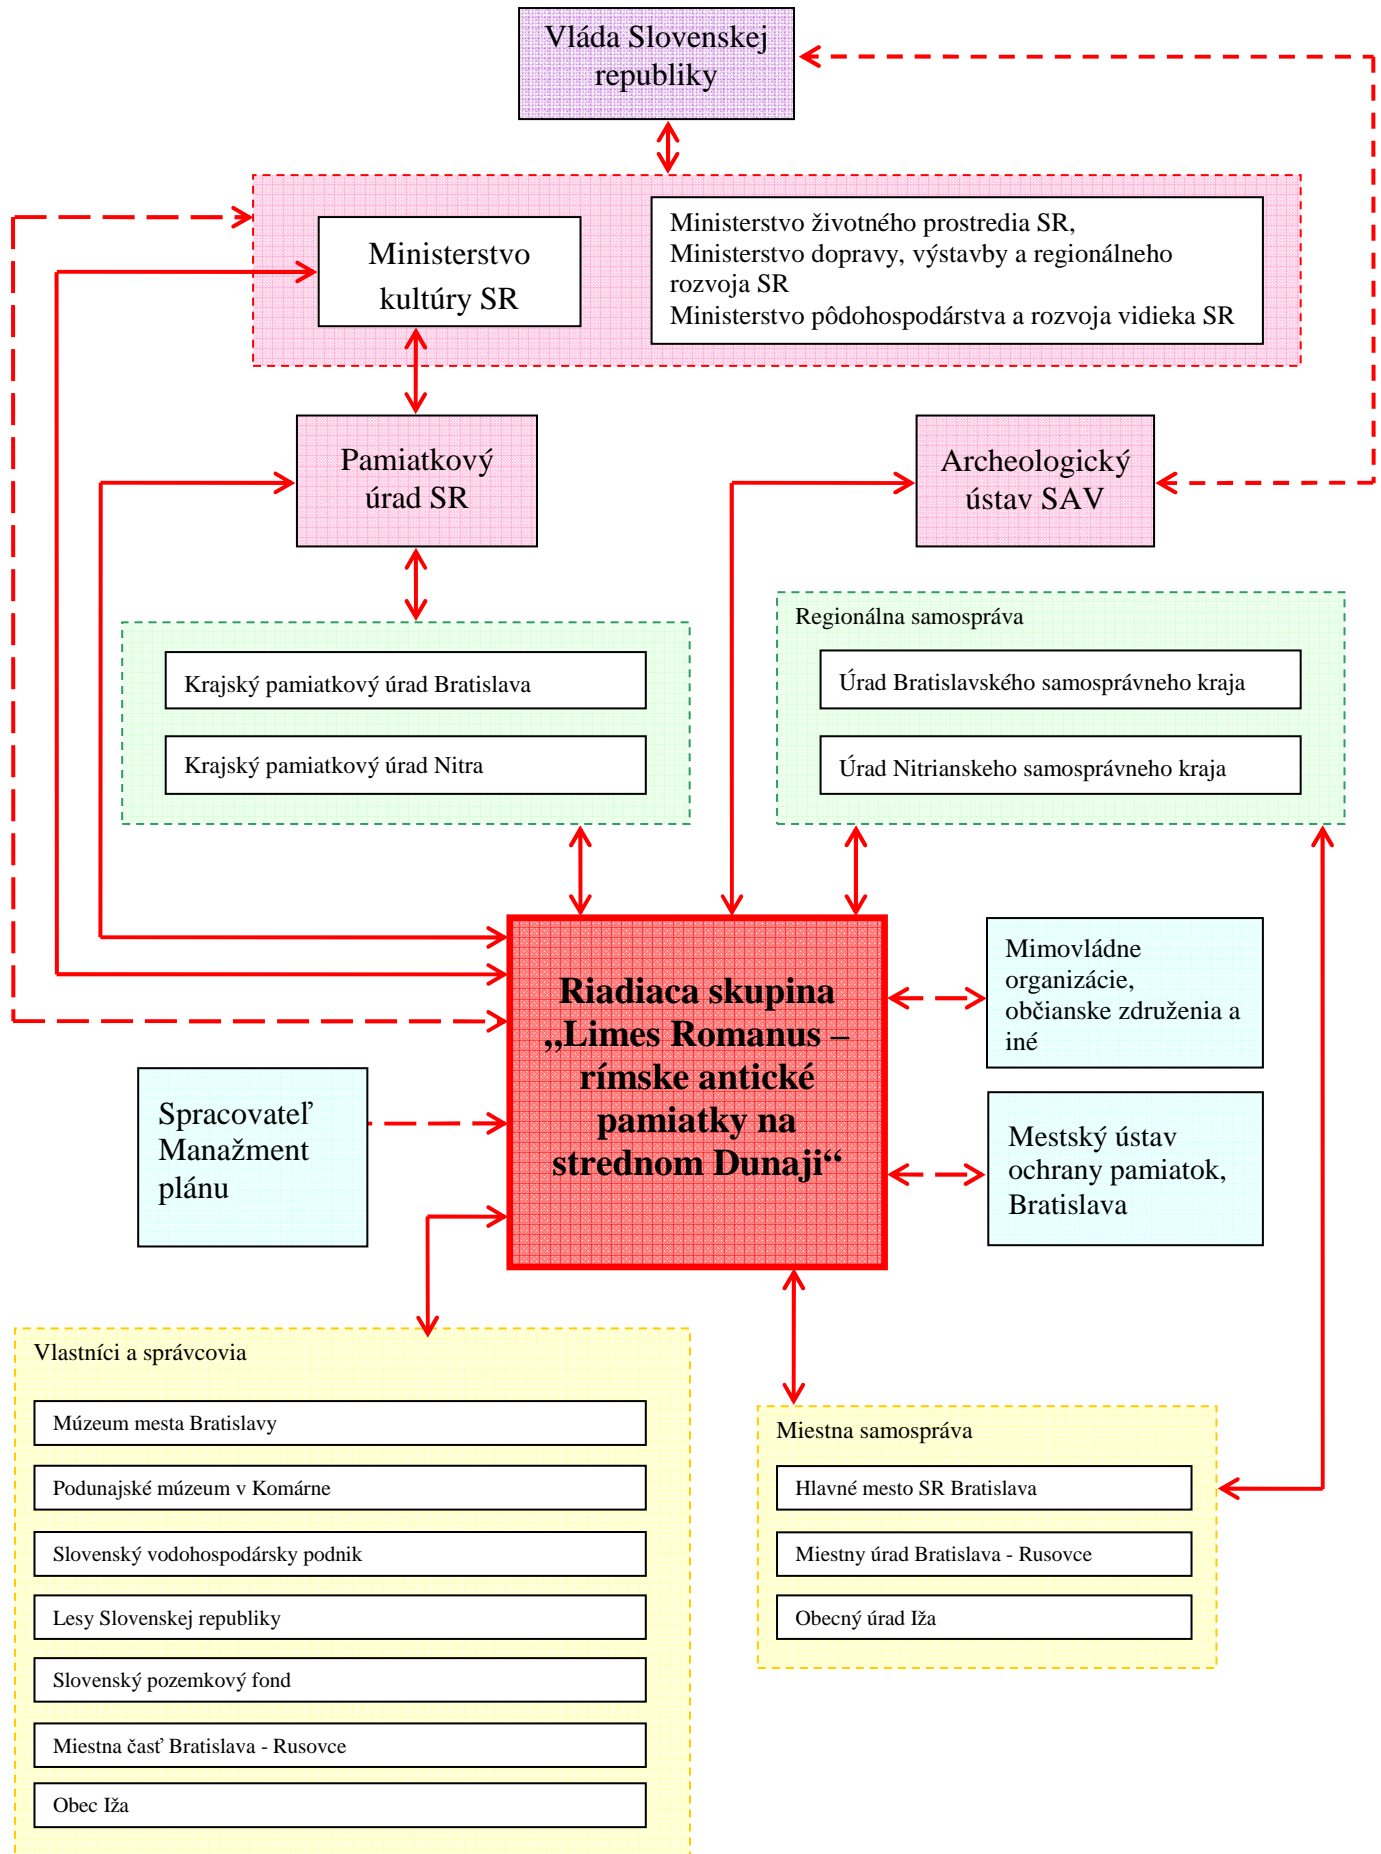

ORGANIZAČNÁ SCHÉMA RIADIACEJ SKUPINY „Limes Romanus - rímske antické pamiatky na strednom Dunaji“

CE Project „Danube Limes – UNESCO World Heritage“ 1CE079P4

CENTRAL EUROPE
COOPERATING FOR SUCCESS.

EUROPEAN UNION
EUROPEAN REGIONAL
DEVELOPMENT FUND

This project is implemented through the CENTRAL EUROPE Programme and co-financed by the ERDF